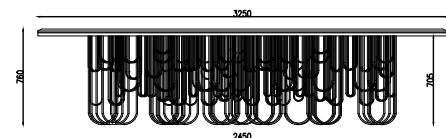

E info@dadesign.com

W dadesign.com