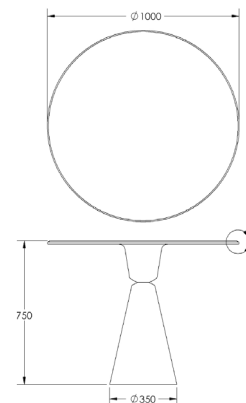

## ELEANOR BAR TABLE

A contemporary bar table made from solid walnut with a polished brass cuff detail supporting the table top made from pietra grey marble

Height: 750mm Length: 1000mm Depth: 1000mm

For bespoke finishes and sizes please contact us on [bespoke@dadesign.com](mailto:bespoke@dadesign.com)

## EVELYN BAR PLINTH

A bar stand with internal storage made from a high gloss white lacquered wood base with a polished brass belt.

Height: 1000mm Length: 450mm Depth: 350mm

For bespoke finishes and sizes please contact us on [bespoke@dadesign.com](mailto:bespoke@dadesign.com)