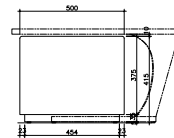

HARRIET COFFEE TABLE & OTTOMAN

Luxury side table with a calacatta marble top and polished brass base. Paired with a soft grey leather ottoman with contrast feature stitching.

Side Table- Height: 450mm Length: 800mm Depth: 800mm
Ottoman - Height: 415mm Length: 1250mm Depth: 500mm

For bespoke finishes and sizes please contact us on bespoke@dadesign.com