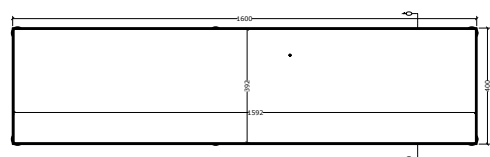

## LUCY BENCH

Cast in light bronze this bench is beautifully upholstered in a warm champagne gold velvet

Height: 500mm Length: 1600mm Depth: 400mm

For bespoke finishes and sizes please contact us on [bespoke@dadesign.com](mailto:bespoke@dadesign.com)