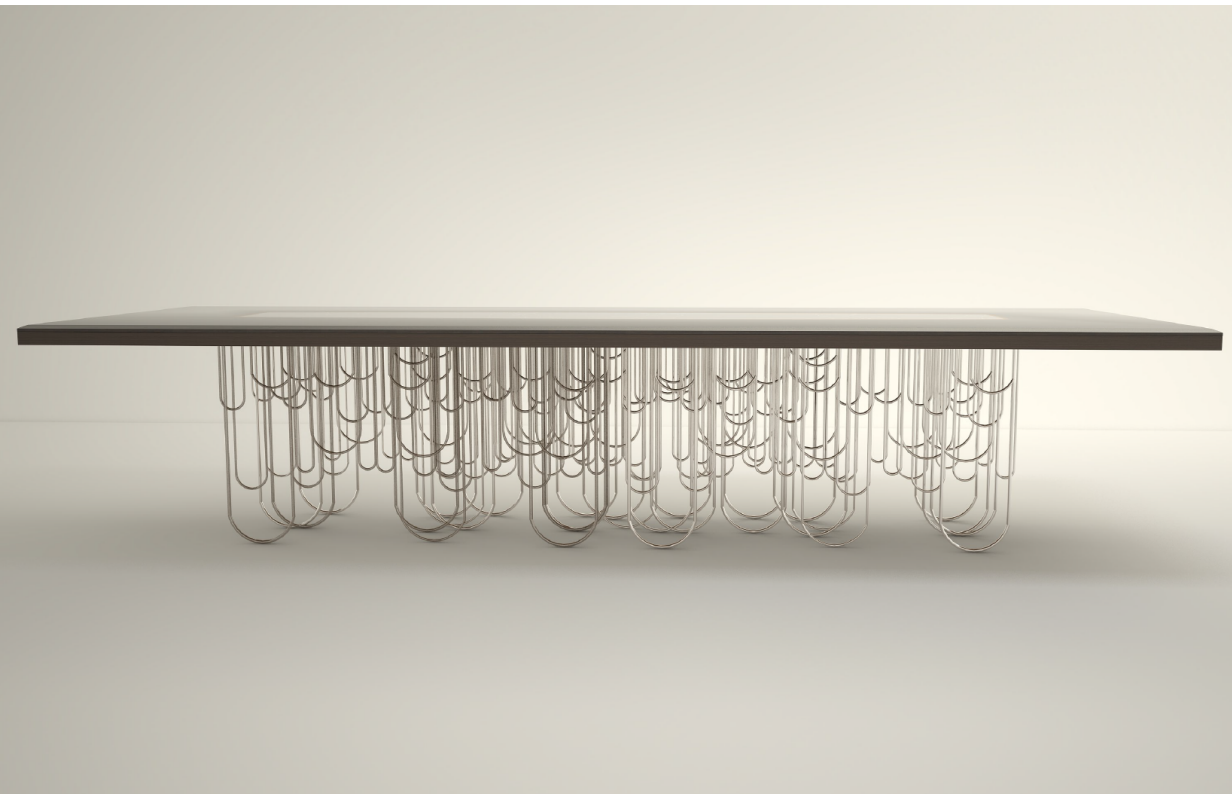

DAD

LONDON

DIANA DINING TABLE

Masterfully crafted with 150 liquid metal cylindrical tubes, high gloss american walnut top with a central inlay of Picasso marble. This table brings an air of opulence to any dining room.

Height: 760mm Length: 3250mm Depth: 1100mm

For bespoke finishes and sizes please contact us on bespoke@dadesign.com