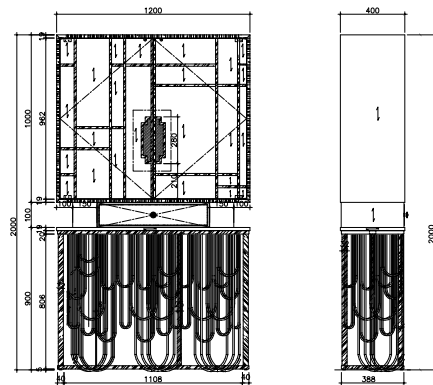

## EVELYN BAR PLINTH

A bar stand with internal storage made from a high gloss white lacquered wood base with a polished brass belt.

Height: 1000mm Length: 450mm Depth: 350mm

For bespoke finishes and sizes please contact us on [bespoke@dadesign.com](mailto:bespoke@dadesign.com)

## BROOKE BENCH

A luxurious bench upholstered in a sumptuous mole grey velvet. The frame is finished in a high gloss american walnut and polished brass legs.

Height: 650mm Length: 1600mm Depth: 450mm

For bespoke finishes and sizes please contact us on [bespoke@dadesign.com](mailto:bespoke@dadesign.com)

## DIANA BAR CONSOLE

A contemporary bar made with high gloss fumed eucalyptus with masterfully crafted polished brass legs.

Height: 2000mm Length: 1200mm Depth: 400mm

For bespoke finishes and sizes please contact us on [bespoke@dadesign.com](mailto:bespoke@dadesign.com)

## HOLLY SIDE TABLE

This art deco inspired side table is made from high gloss eucalyptus veneer to pair with polished brass base.

Height: 550mm Length: 500mm Depth: 500mm

For bespoke finishes and sizes please contact us on [bespoke@dadesign.com](mailto:bespoke@dadesign.com)