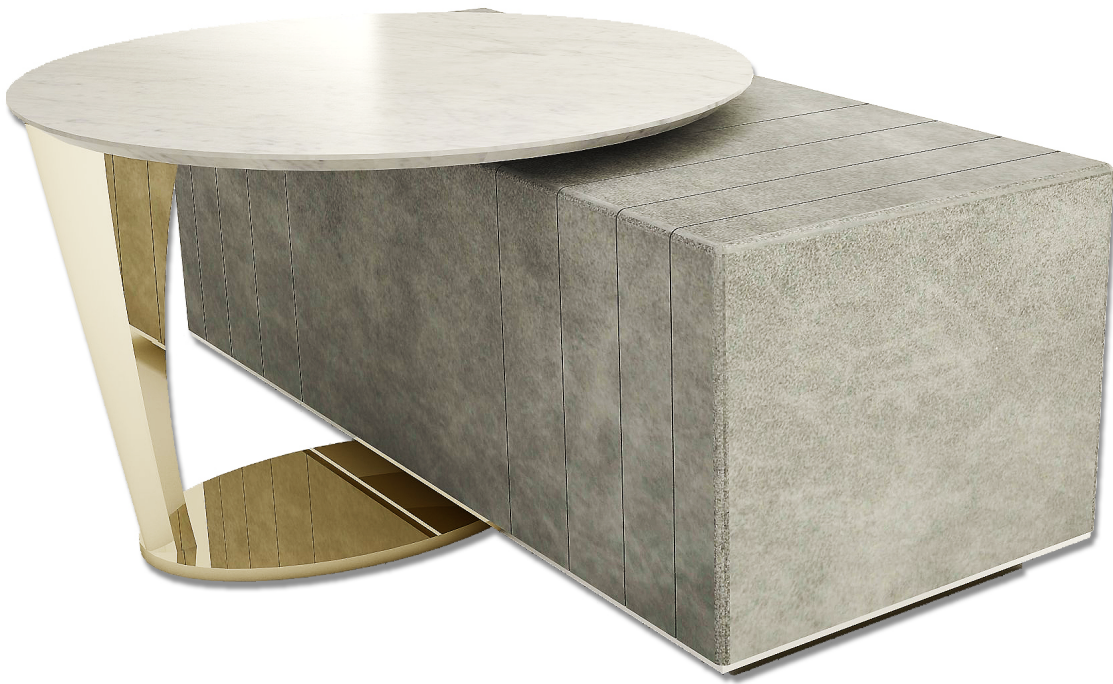

HARRIET COFFEE TABLE & OTTOMAN

Luxury side table with a calacatta marble top and polished brass base. Paired with a soft grey leather ottoman with contrast feature stitching.

Side Table- Height: 450mm Length: 800mm Depth: 800mm
Ottoman - Height: 415mm Length: 1250mm Depth: 500mm

For bespoke finishes and sizes please contact us on bespoke@dadesign.com

.com