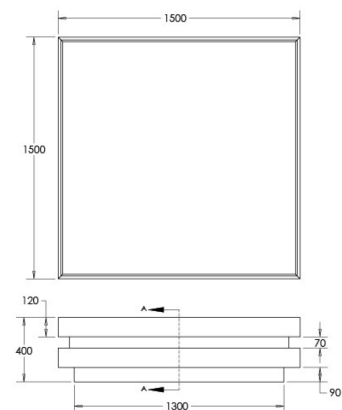

ZARA COFFEE TABLE

This elegant coffee table is made from high gloss rosewood veneer with polished brass accents embedded in the center. Finished off with a clear glass top and polished brass trim.

Height: 400mm Length: 1500mm Depth: 1500mm

For bespoke finishes and sizes please contact us on bespoke@dadesign.com