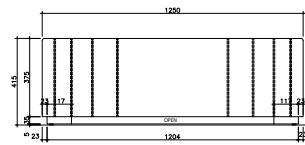

HARRIET COFFEE TABLE & OTTOMAN

Luxury side table with a calacatta marble top and polished brass base. Paired with a soft grey leather ottoman with contrast feature stitching.

Side Table- Height: 450mm Length: 800mm Depth: 800mm
Ottoman - Height: 415mm Length: 1250mm Depth: 500mm

For bespoke finishes and sizes please contact us on bespoke@dadesign.com