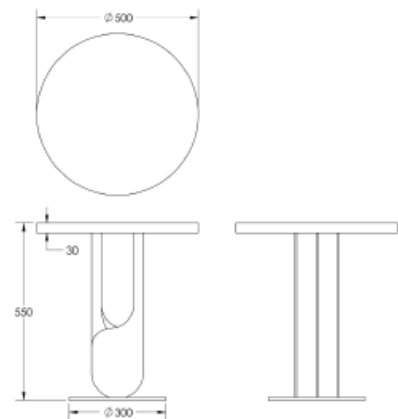

## EVELYN BAR PLINTH

A bar stand with internal storage made from a high gloss white lacquered wood base with a polished brass belt.

Height: 1000mm Length: 450mm Depth: 350mm

For bespoke finishes and sizes please contact us on [bespoke@dadesign.com](mailto:bespoke@dadesign.com)

## DIANA BAR CONSOLE

A contemporary bar made with high gloss fumed eucalyptus with masterfully crafted polished brass legs.

Height: 2000mm Length: 1200mm Depth: 400mm

For bespoke finishes and sizes please contact us on [bespoke@dadesign.com](mailto:bespoke@dadesign.com)

## HOLLY SIDE TABLE

This art deco inspired side table is made from high gloss eucalyptus veneer to pair with polished brass base.

Height: 550mm Length: 500mm Depth: 500mm

For bespoke finishes and sizes please contact us on [bespoke@dadesign.com](mailto:bespoke@dadesign.com)

## ZARA COFFEE TABLE

This elegant coffee table is made from high gloss rosewood veneer with polished brass accents embedded in the center. Finished off with a clear glass top and polished brass trim.

Height: 400mm Length: 1500mm Depth: 1500mm