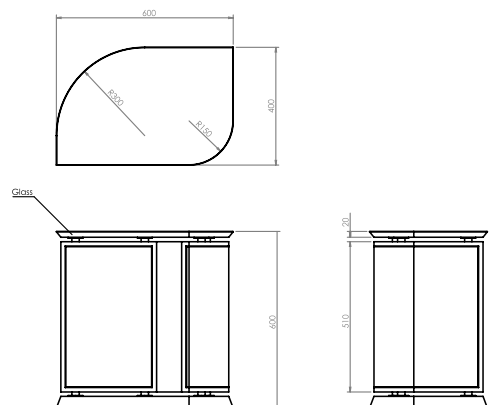

## ARABELLA BED

The classic clean lines of this dark walnut platform bed beautifully complement the ivory suede upholstered headboard with polished brass trim.

Height: 1250mm Length: 2250mm Depth: 2000mm

Height: 600mm Length: 600mm Depth: 400mm

For bespoke finishes and sizes please contact us on [bespoke@dadesign.com](mailto:bespoke@dadesign.com)