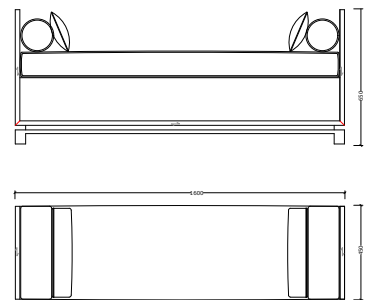

## ELEANOR BAR TABLE

A contemporary bar table made from solid walnut with a polished brass cuff detail supporting the table top made from pietra grey marble

Height: 750mm Length: 1000mm Depth: 1000mm

For bespoke finishes and sizes please contact us on [bespoke@dadesign.com](mailto:bespoke@dadesign.com)

## EVELYN BAR PLINTH

A bar stand with internal storage made from a high gloss white lacquered wood base with a polished brass belt.

Height: 1000mm Length: 450mm Depth: 350mm

For bespoke finishes and sizes please contact us on [bespoke@dadesign.com](mailto:bespoke@dadesign.com)

## BROOKE BENCH

A luxurious bench upholstered in a sumptuous mole grey velvet. The frame is finished in a high gloss american walnut and polished brass legs.

Height: 650mm Length: 1600mm Depth: 450mm

For bespoke finishes and sizes please contact us on [bespoke@dadesign.com](mailto:bespoke@dadesign.com)

## DIANA BAR CONSOLE

A contemporary bar made with high gloss fumed eucalyptus with masterfully crafted polished brass legs.

Height: 2000mm Length: 1200mm Depth: 400mm

For bespoke finishes and sizes please contact us on [bespoke@dadesign.com](mailto:bespoke@dadesign.com)