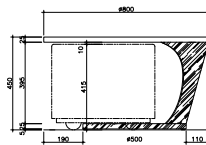

HARRIET COFFEE TABLE & OTTOMAN

Luxury side table with a calacatta marble top and polished brass base. Paired with a soft grey leather ottoman with contrast feature stitching.

Side Table- Height: 450mm Length: 800mm Depth: 800mm
Ottoman - Height: 415mm Length: 1250mm Depth: 500mm

For bespoke finishes and sizes please contact us on bespoke@dadesign.com