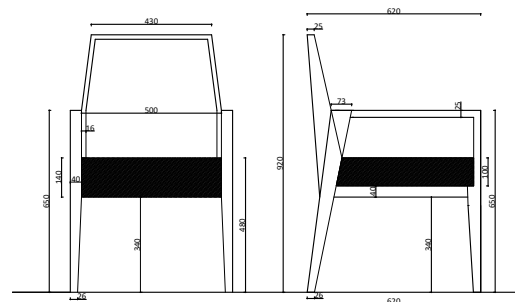

## ELEANOR BAR TABLE

A contemporary bar table made from solid walnut with a polished brass cuff detail supporting the table top made from pietra grey marble

Height: 750mm Length: 1000mm Depth: 1000mm

For bespoke finishes and sizes please contact us on [bespoke@dadesign.com](mailto:bespoke@dadesign.com)

## CLARA DINING CHAIR

A luxurious dining chair upholstered in a sumptuous mole grey velvet with champagne gold contrast piping. The frame is finished in solid American walnut with polished brass feet.

Height: 920mm Length: 500mm Depth: 620mm

## EVELYN BAR PLINTH

A bar stand with internal storage made from a high gloss white lacquered wood base with a polished brass belt.

Height: 1000mm Length: 450mm Depth: 350mm

For bespoke finishes and sizes please contact us on [bespoke@dadesign.com](mailto:bespoke@dadesign.com)

## DIANA BAR CONSOLE

A contemporary bar made with high gloss fumed eucalyptus with masterfully crafted polished brass legs.

Height: 2000mm Length: 1200mm Depth: 400mm

For bespoke finishes and sizes please contact us on [bespoke@dadesign.com](mailto:bespoke@dadesign.com)