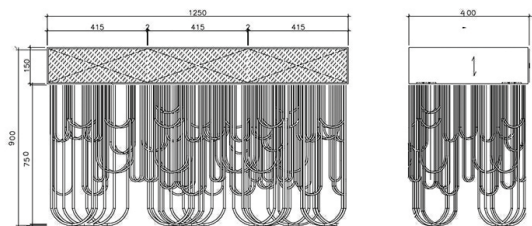

E info@dadesign.com

W dadesign.com