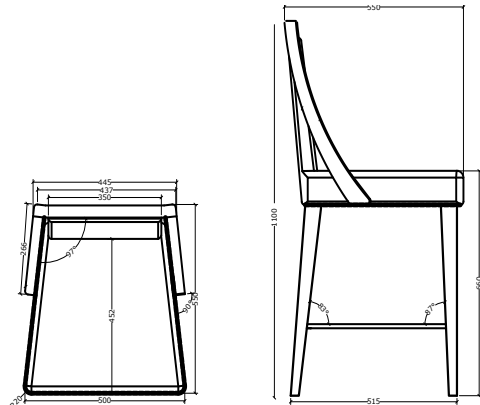

## EMMA BAR STOOL

This classic bar stool is made of solid American Black Walnut and upholstered in teal velvet with champagne gold contrast piping.

Height: 1100mm Length: 500mm Depth: 550mm

For bespoke finishes and sizes please contact us on [bespoke@dadesign.com](mailto:bespoke@dadesign.com)

## ELEANOR BAR TABLE

A contemporary bar table made from solid walnut with a polished brass cuff detail supporting the table top made from pietra grey marble

Height: 750mm Length: 1000mm Depth: 1000mm

For bespoke finishes and sizes please contact us on [bespoke@dadesign.com](mailto:bespoke@dadesign.com)