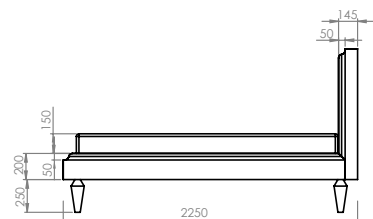

ARABELLA BED

The classic clean lines of this dark walnut platform bed beautifully complement the ivory suede upholstered headboard with polished brass trim.

Height: 1250mm Length: 2250mm Depth: 2000mm

For bespoke finishes and sizes please contact us on bespoke@dadesign.com