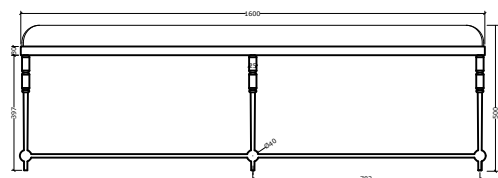

## LUCY BENCH

Cast in light bronze this bench is beautifully upholstered in a warm champagne gold velvet

Height: 500mm Length: 1600mm Depth: 400mm

For bespoke finishes and sizes please contact us on [bespoke@dadesign.com](mailto:bespoke@dadesign.com)