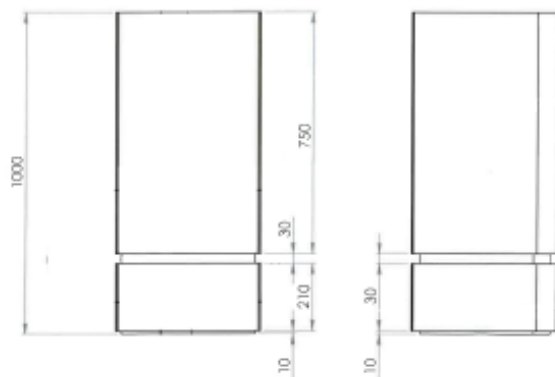

## ELEANOR BAR TABLE

A contemporary bar table made from solid walnut with a polished brass cuff detail supporting the table top made from pietra grey marble

Height: 750mm Length: 1000mm Depth: 1000mm

For bespoke finishes and sizes please contact us on [bespoke@dadesign.com](mailto:bespoke@dadesign.com)

## EVELYN BAR PLINTH

A bar stand with internal storage made from a high gloss white lacquered wood base with a polished brass belt.

Height: 1000mm Length: 450mm Depth: 350mm

For bespoke finishes and sizes please contact us on [bespoke@dadesign.com](mailto:bespoke@dadesign.com)

## DIANA BAR CONSOLE

A contemporary bar made with high gloss fumed eucalyptus with masterfully crafted polished brass legs.

Height: 2000mm Length: 1200mm Depth: 400mm

For bespoke finishes and sizes please contact us on [bespoke@dadesign.com](mailto:bespoke@dadesign.com)

Height: 600mm Length: 600mm Depth: 400mm

For bespoke finishes and sizes please contact us on [bespoke@dadesign.com](mailto:bespoke@dadesign.com)