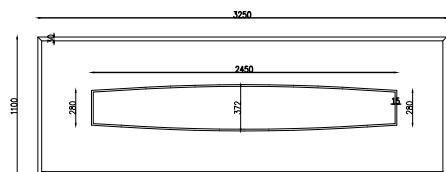

## EVELYN BAR PLINTH

A bar stand with internal storage made from a high gloss white lacquered wood base with a polished brass belt.

Height: 1000mm Length: 450mm Depth: 350mm

For bespoke finishes and sizes please contact us on [bespoke@dadesign.com](mailto:bespoke@dadesign.com)

Height: 600mm Length: 600mm Depth: 400mm

For bespoke finishes and sizes please contact us on [bespoke@dadesign.com](mailto:bespoke@dadesign.com)

## DIANA CONSOLE

Bringing an air of elegance to any space, this console is masterfully crafted with polished brass legs and available in high gloss white lacquer or fumed eucalyptus top.

Height: 900mm Length: 1250mm Depth: 400mm

Height: 760mm Length: 3250mm Depth: 1100mm

For bespoke finishes and sizes please contact us on [bespoke@dadesign.com](mailto:bespoke@dadesign.com)

E [info@dadesign.com](mailto:info@dadesign.com)

W [dadesign.com](http://dadesign.com)