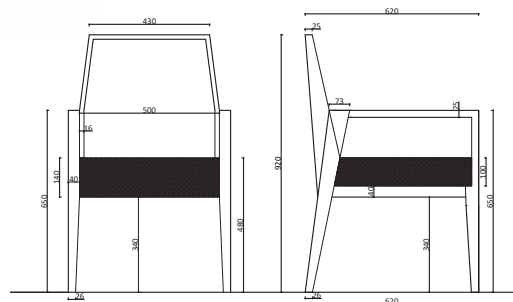

CLARA DINING CHAIR

A luxurious dining chair upholstered in a sumptuous mole grey velvet with champagne gold contrast piping. The frame is finished in solid american walnut with polished brass feet

Height: 920mm Length: 500mm Depth: 620mm