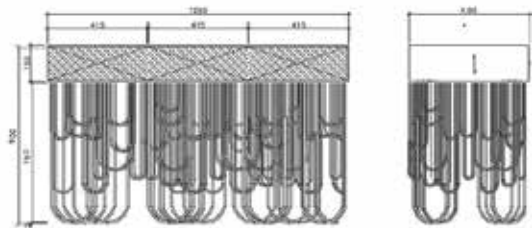

E info@dadesign.com

W dadesign.com